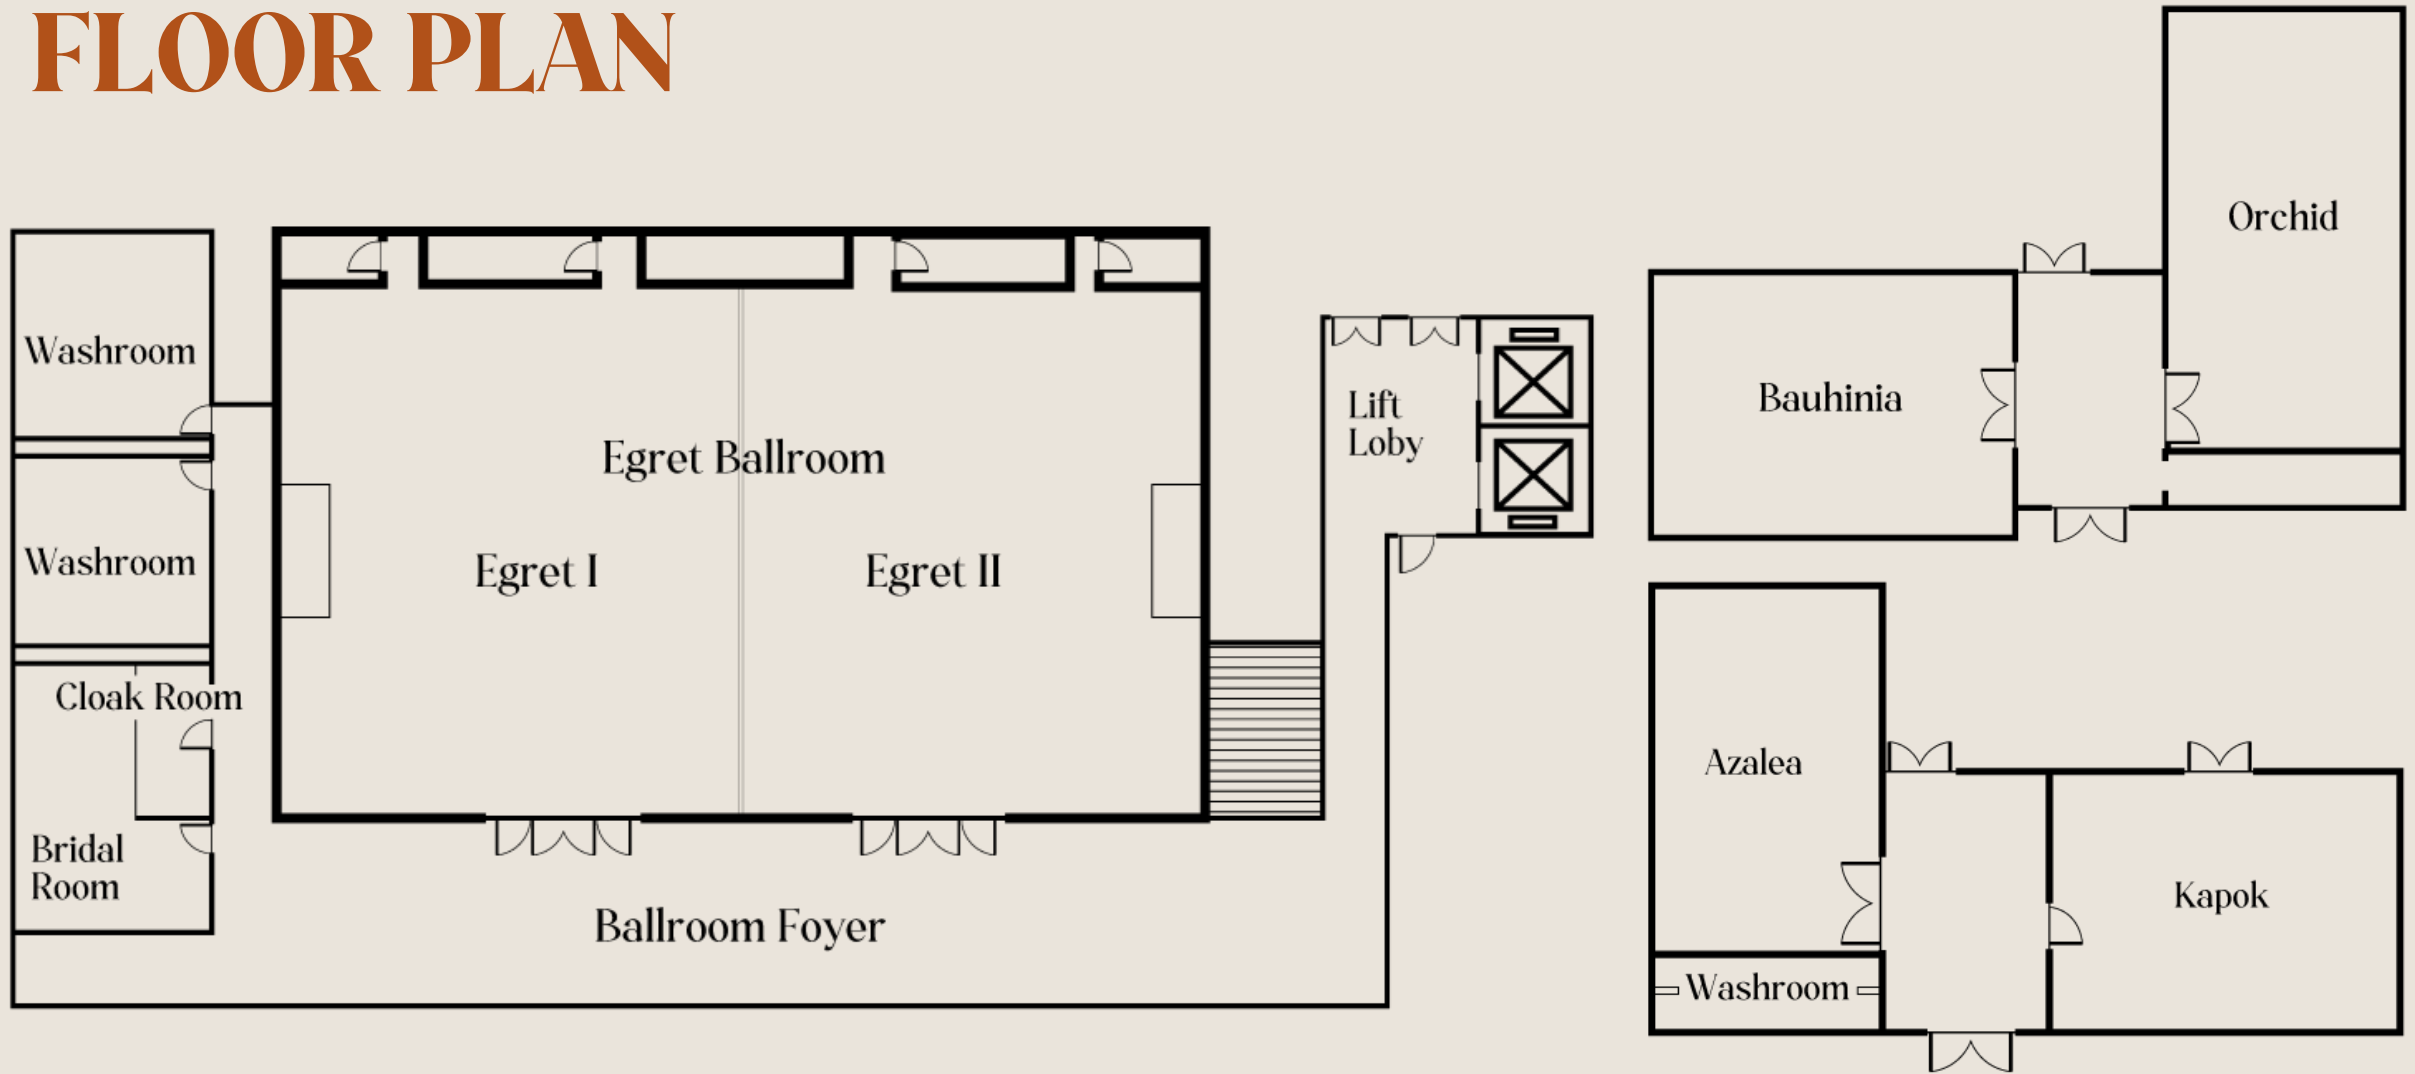

CAPACITY

VENUES	SIZE (m²)	DIMENSIONS L x W x H (m²)	THEATER	CLASSROOM	BANQUET	U-SHAPE	FISH BONE
EGRET BALLROOM	330	24.7 x 13.8 x 6.5	240	168	180	57	96
EGRET I	165	12.35 x 13.5 x 6.5	100	60	60	30	54
EGRET II	165	12.35 x 13.5 x 6.5	100	90	60	30	54
AZALEA	55	9.6 x 5.7 x 3	36	30	20	15	24
BAUHINIA	40	7.7 x 5.2 x 3	24	24	10	15	24
LOTUS I	95	9.5 x 9.8 x 3	50	36	40	24	24
INFINITY EDGE	720	12 x 60	520	468	450		
INFINITY GARDEN	300	7.1 x 42	180	180	100		

FLOOR PLAN